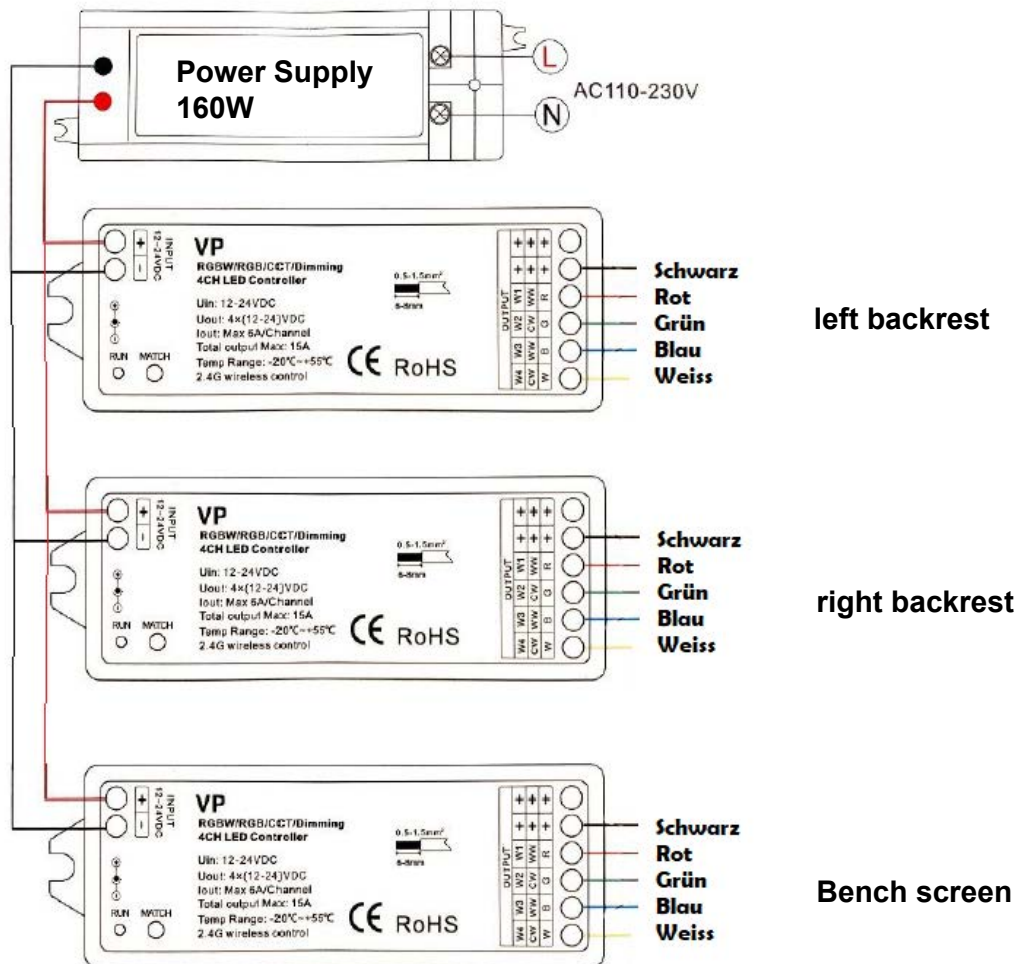

LED-Set Alaska Corner

1-053-360

Pcs	Description	Keyword	Art.-Nr.
3	LED Tube 1,8m	LED-TB-18	1-047-863
1	Power supply	LED-PWS-24-160	1-052-974
1	Remote unit with 4 zone	LR-4Z	1-052-087
3	Wireless driver	LC-CV-VP	1-051-767

Backrest

2x 
 1-047-863 / LED-TB18 32,4W

Bench screen

1x 
 1-047-863 / LED-TB18 32,4W

  DIVISION OF HARVIA GROUP	LED-Set Alaska Corner Alaska Corner 206x206x204cm		LED-AL-C / 1-053-360
	Maßstab:	Gez. Schachermair	Datum 17.07.2019 Letzte Änd.