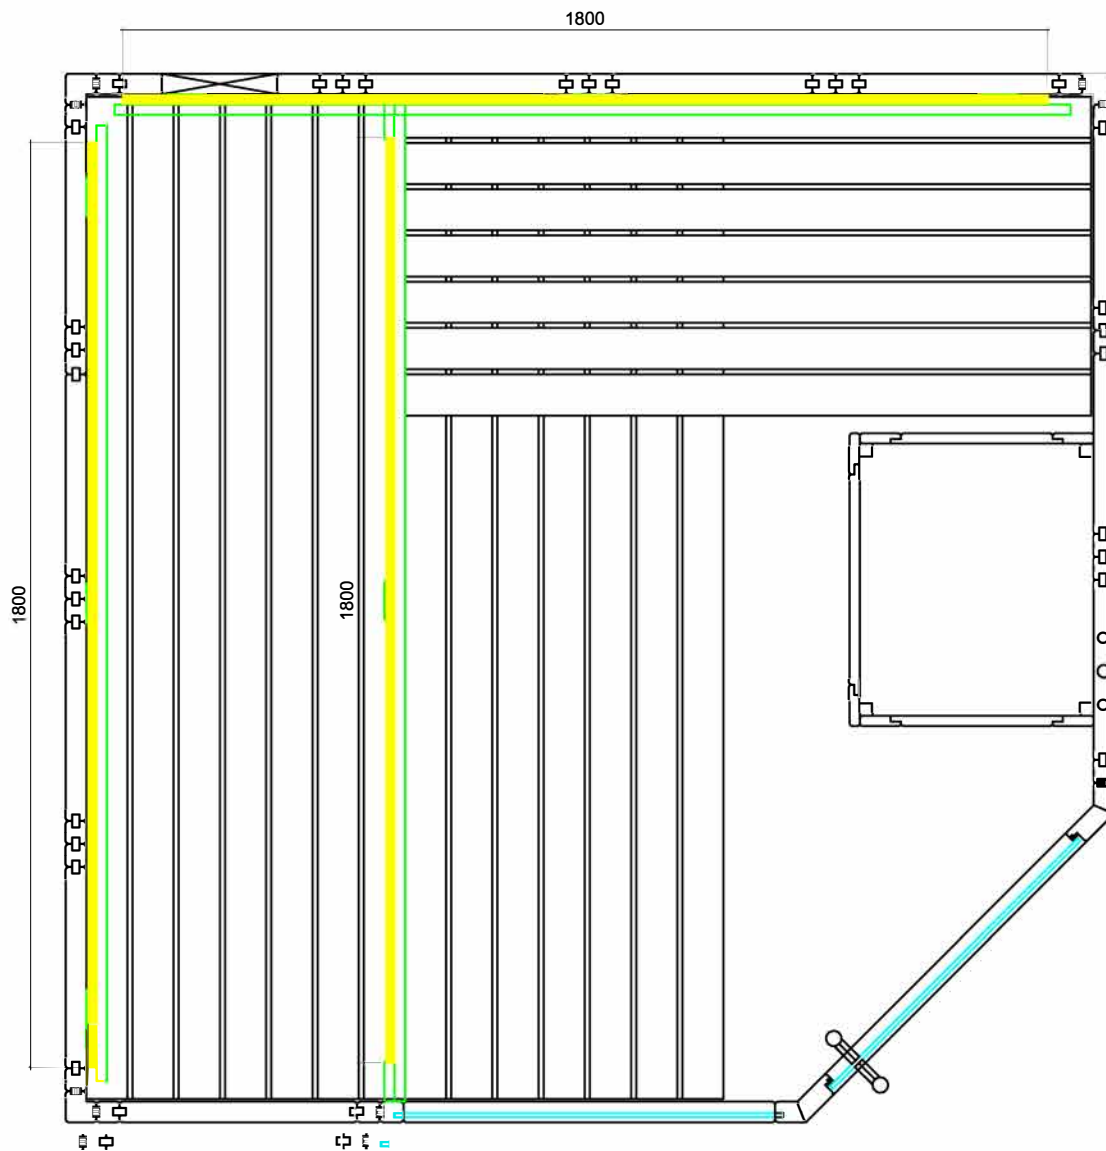

LED-Set Alaska Corner

1-053-360

Pcs	Description	Keyword	Art.-Nr.
3	LED Tube 1,8m	LED-TB-18	1-047-863
1	Power supply	LED-PWS-24-160	1-052-974
1	Remote unit with 4 zone	LR-4Z	1-052-087
3	Wireless driver	LC-CV-VP	1-051-767

Backrest

2x 
 1-047-863 / LED-TB18 32,4W

Bench screen

1x 
 1-047-863 / LED-TB18 32,4W

  DIVISION OF HARVIA GROUP	LED-Set Alaska Corner Alaska Corner 206x206x204cm		LED-AL-C / 1-053-360
	Maßstab:	Gez. Schachermair	Datum 17.07.2019 Letzte Änd.